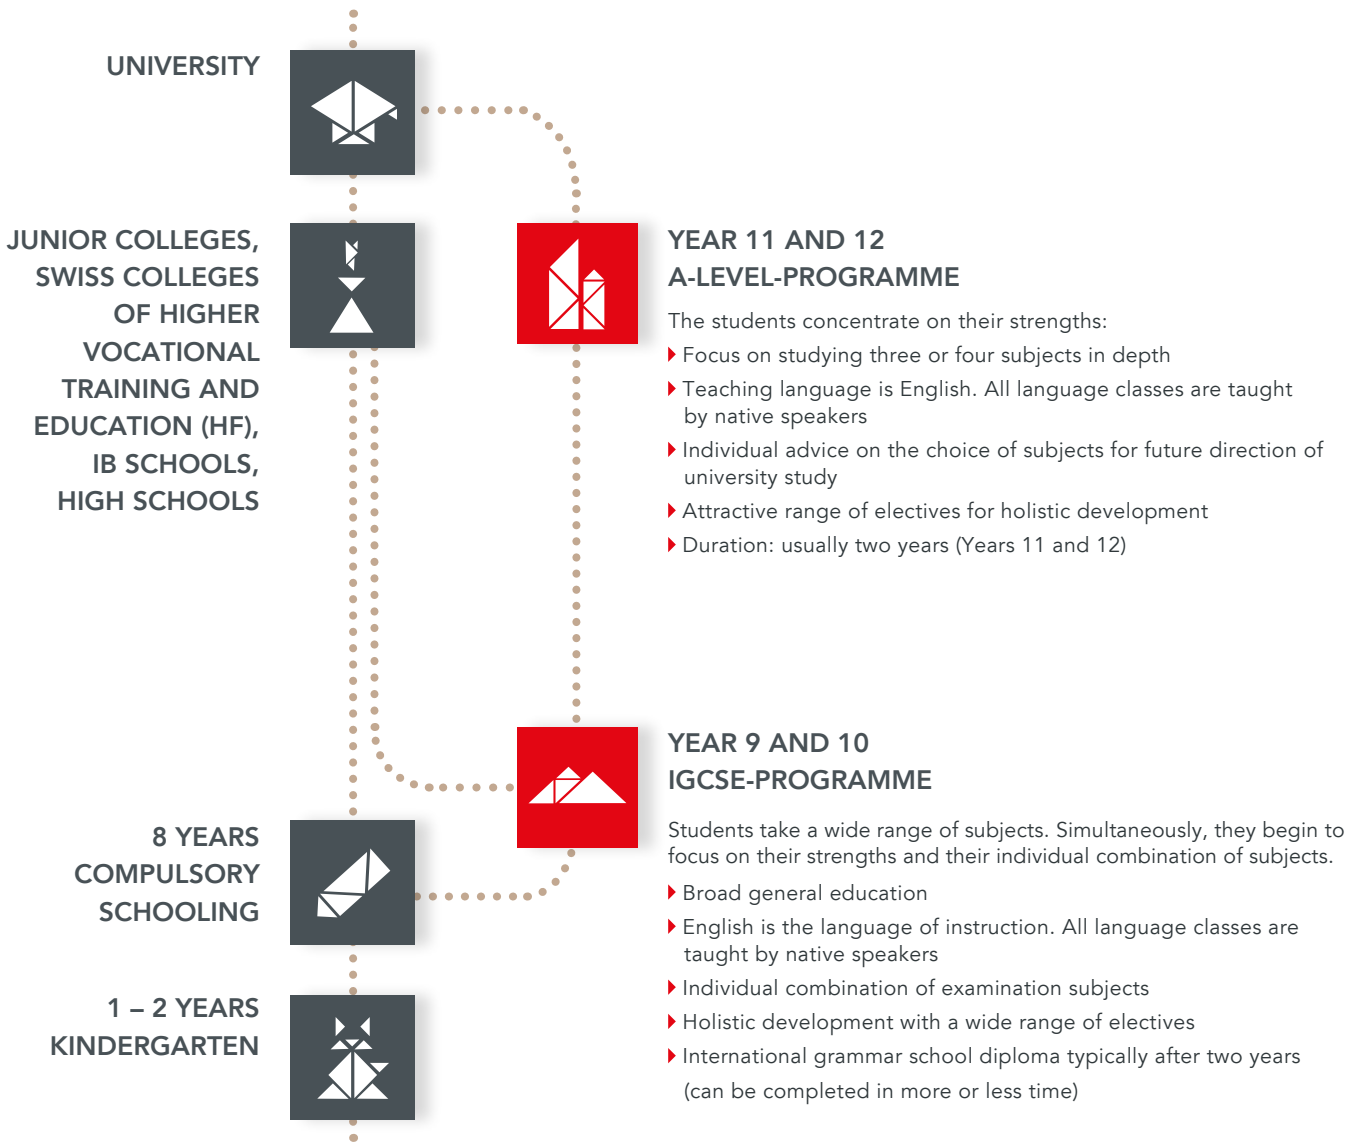

**SWISS BOARDING SCHOOLS
DISENTIS & ZURICH**

Mountain and City Campus

THE CHOICE IS YOURS

ACADEMICS